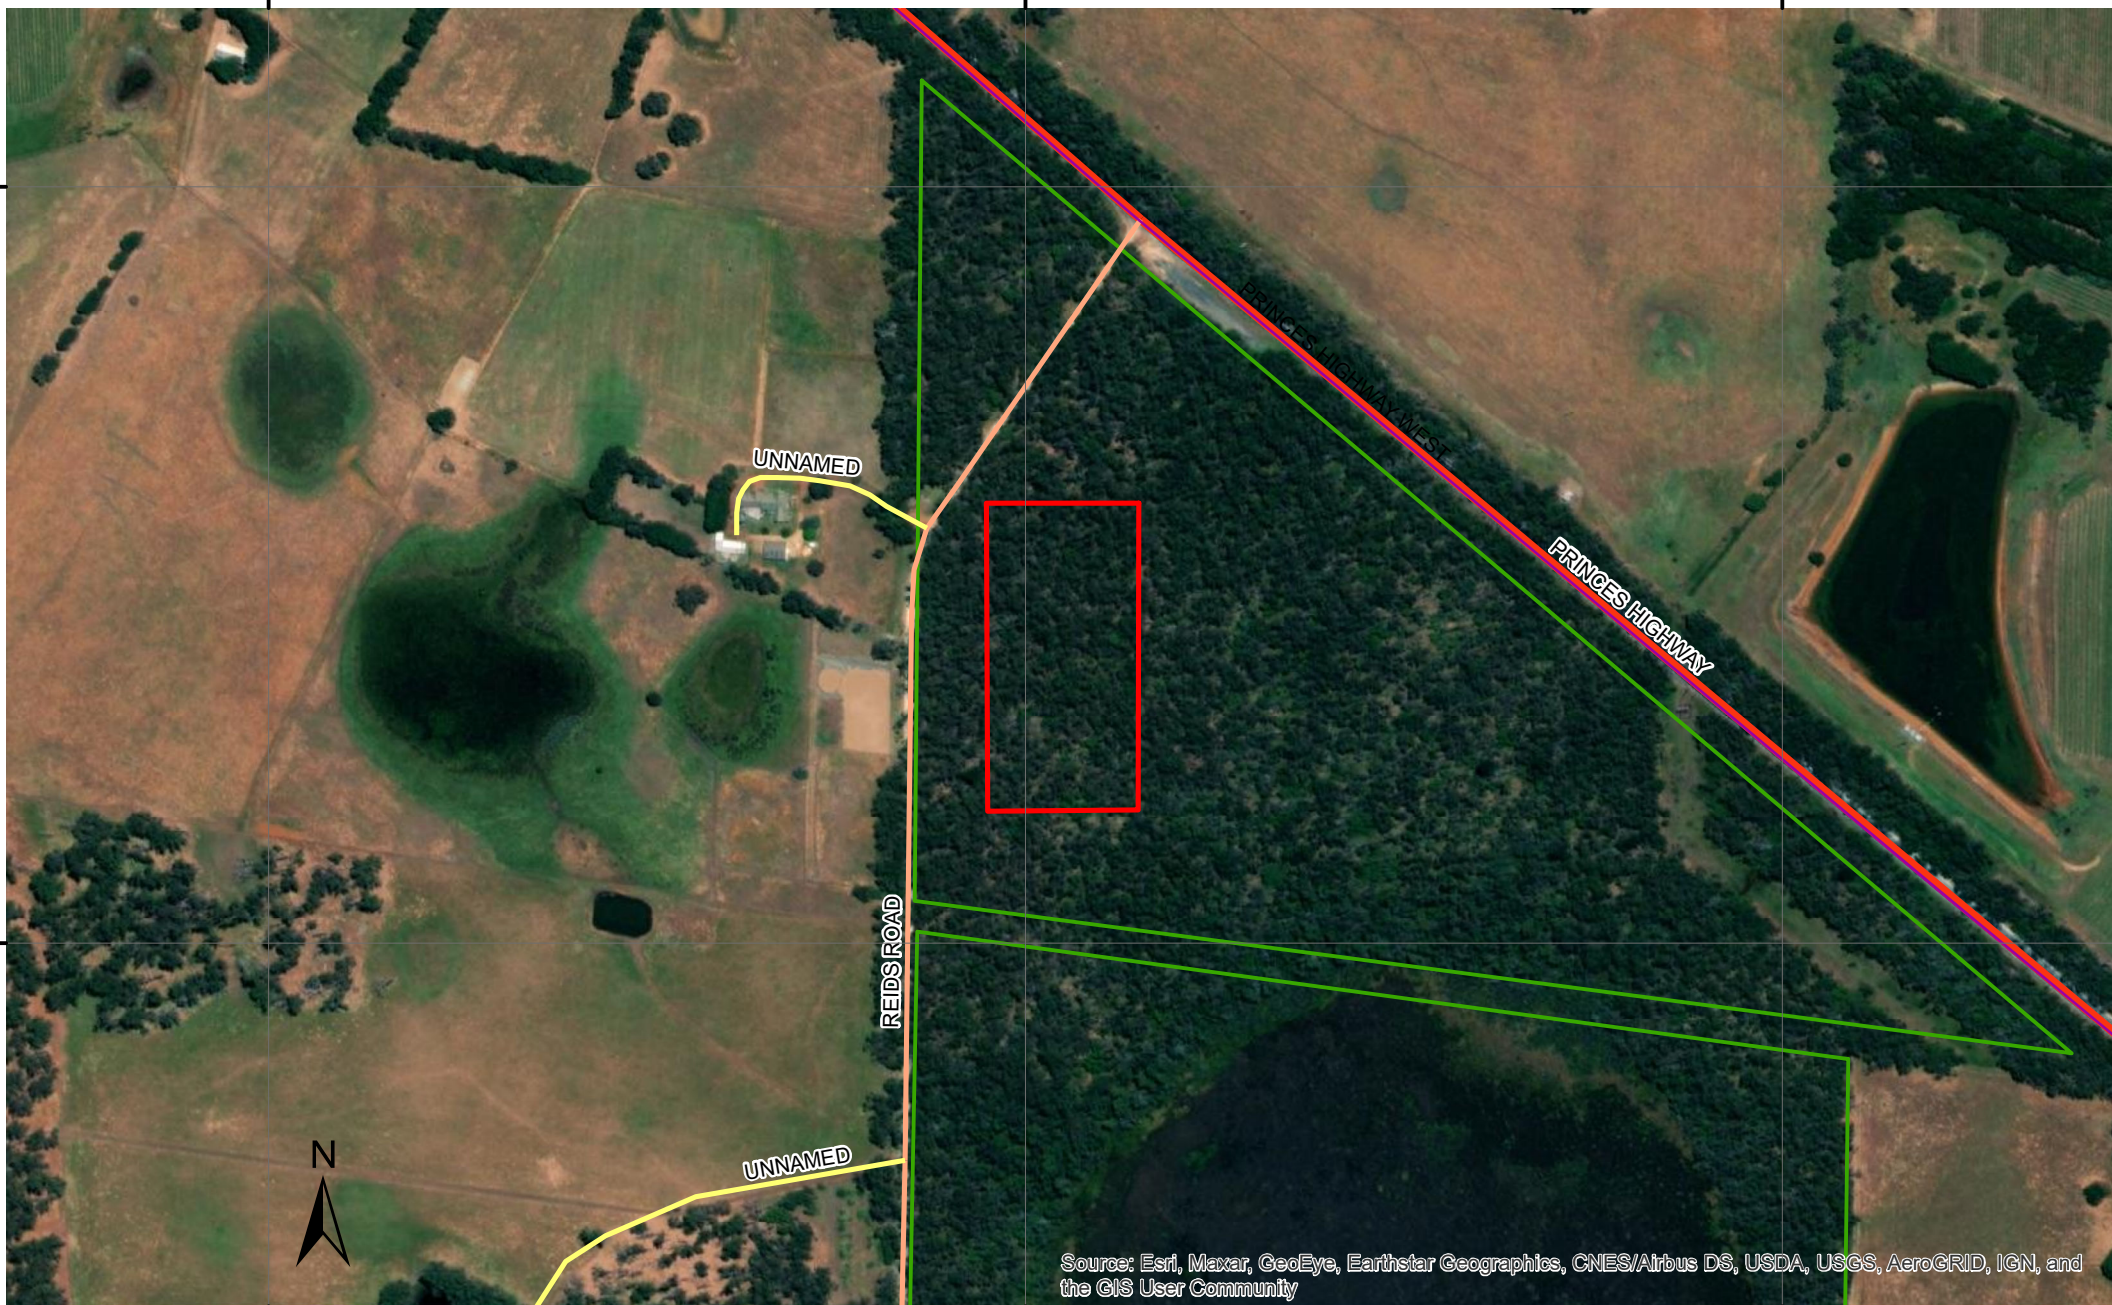

547000.000000

547500.000000

548000.000000

5789000.000000

5788500.000000

5789000.000000

5788500.000000

Source: Esri, Maxar, GeoEye, Earthstar Geographics, CNES/Airbus DS, USDA, USGS, AeroGRID, IGN, and the GIS User Community

547000.000000

547500.000000

548000.000000

GHBS207 - Drumborg Bushland R

Legend

- | | | | |
|--------------------|--------------------|------------------|--------|
| BirdSurveyQuadrats | ParkRes_Clip_GHCMA | TR_ROAD | ROAD |
| GHCMA Boundary | | Other | STREET |
| Towns | | ROAD_TYPE | TRACK |
| | | HIGHWAY | TRAIL |